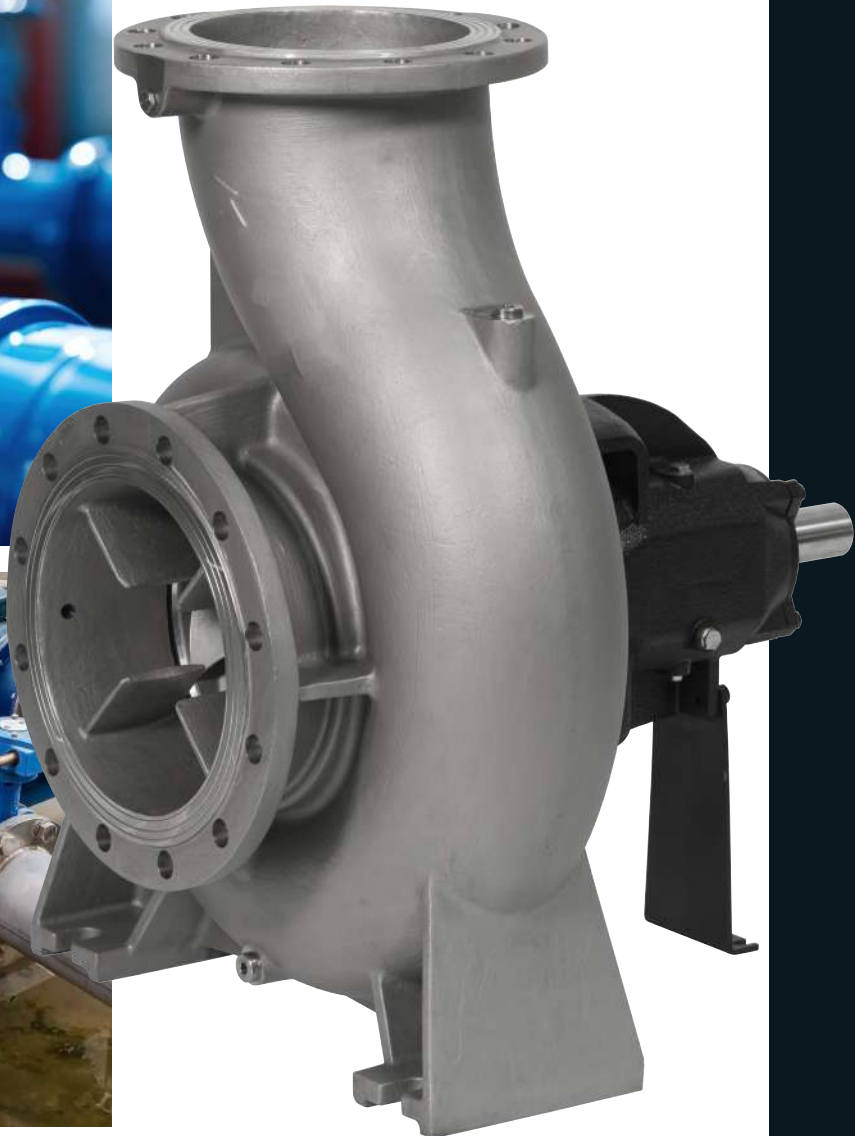

EQUIPMENTS AND SOLUTIONS FOR WATER MANAGEMENT

INOXMECC Water Equipments is a Division that is the result of INOXMECC Mozambique growth in Africa, specialized in the supply of custom-made solutions concerning water management equipments.

The ideal partner to grant a reliable support to our customers in different sectors, such as civil, industrial, and hydroelectric, agricultural, mining and water treatment.

INOXMECC Water Equipments manufactures of skids and water Systems; exclusive distributors for most prestigious brands of Waterpumps, Cast iron & PVC valves, Butterfly valves, Gate valves, Check valves, Flanges, Pipes & Fittings, Vents, Automatic connection valves and Pipe collars. All these equipments can be equipped with electric motors and/or pneumatic control systems.

Additionally, Water Equipments provided by INOXMECC can be equipped with a complete package of various solutions: from water equipment design, pumping, dosing, supply and installation of relevant water systems.